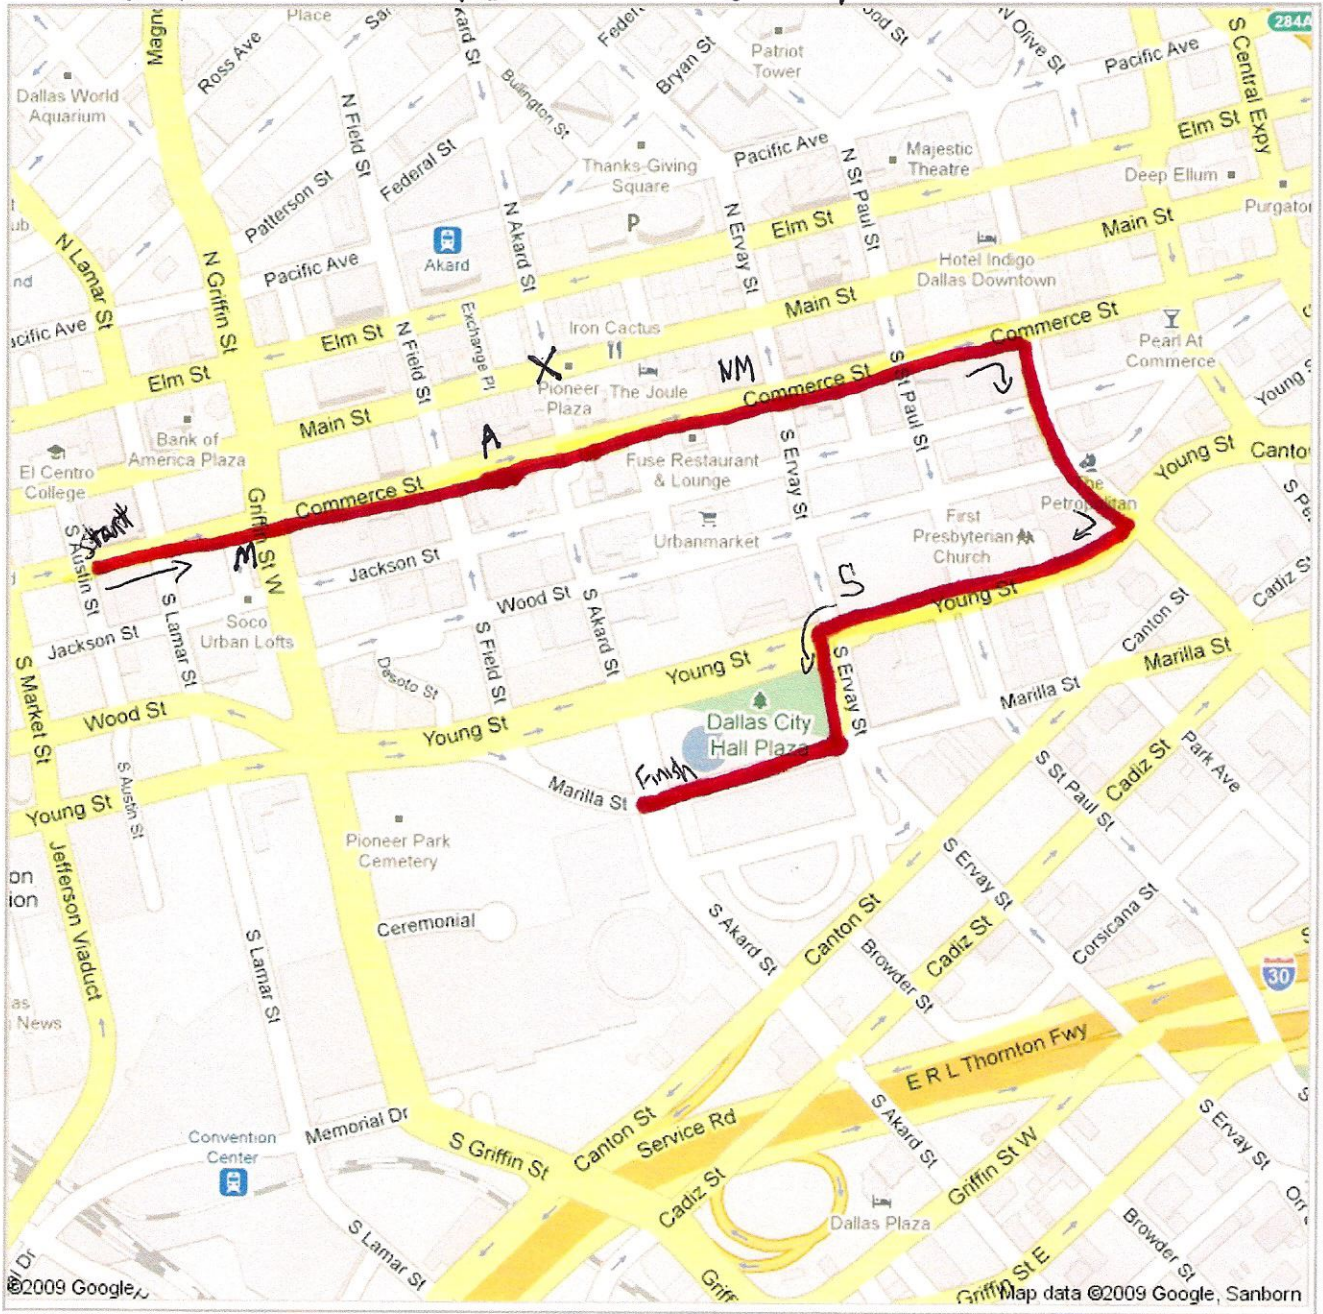

Google maps Address Commerce St Dallas, TX

Get Google Maps on your phone Text the word "GMAPS" to 466453

# Dallas Christmas Parade Route

- M - McDonalds
- A - Adults - Main stage
- NM - Neilman Marcus
- X - 2008 location
- S - Subway Restaurant